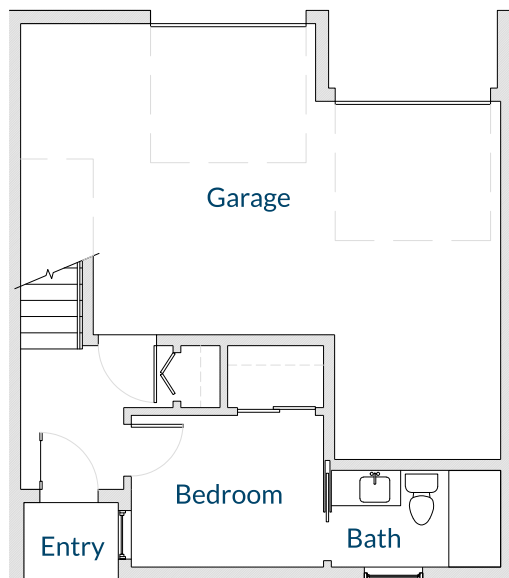

Tranquil Unit D

1911 Main Square Feet
400 Deck Square Feet
= 2311 Total Square Feet

LEVEL TWO

LEVEL ROOF

LEVEL ONE

LEVEL THREE