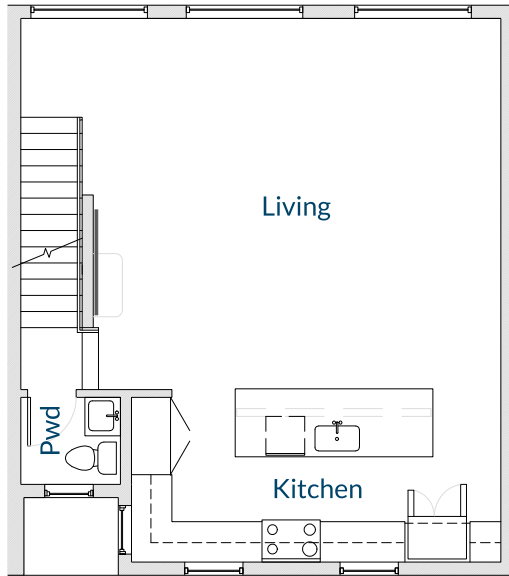

Tranquil Unit D

1911 Main Square Feet
400 Deck Square Feet
= 2311 Total Square Feet

LEVEL TWO

LEVEL ROOF

LEVEL ONE

LEVEL THREE