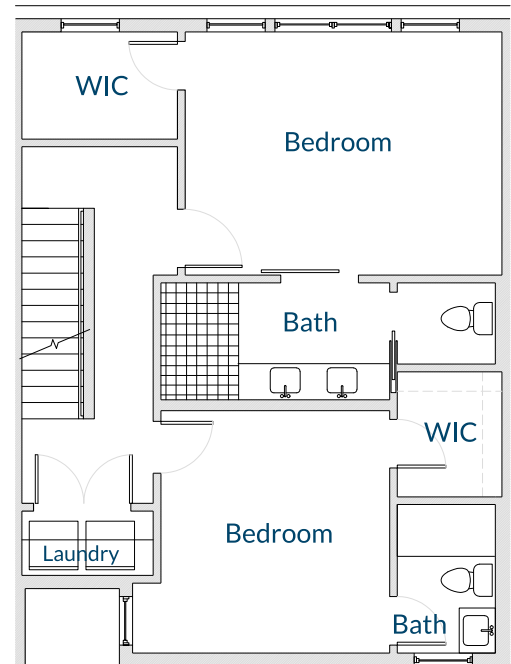

Tranquil Unit D

1911 Main Square Feet
400 Deck Square Feet
= 2311 Total Square Feet

LEVEL TWO

LEVEL ROOF

LEVEL ONE

LEVEL THREE