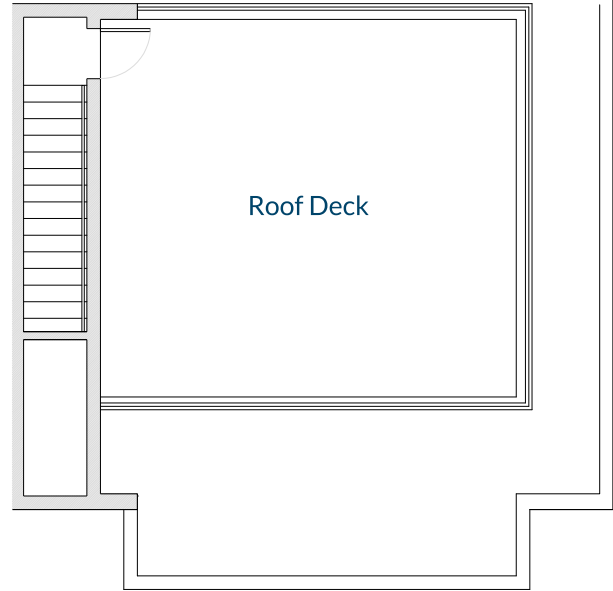

Harmony Unit E

2164 Main Square Feet
400 Deck Square Feet
= 2564 Total Square Feet

LEVEL TWO

LEVEL ROOF

LEVEL ONE

LEVEL THREE