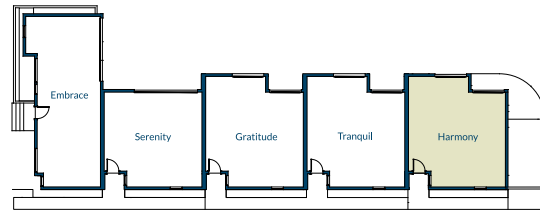

Harmony Unit E

2164 Main Square Feet
400 Deck Square Feet
= 2564 Total Square Feet

LEVEL TWO

LEVEL ROOF

LEVEL ONE

LEVEL THREE