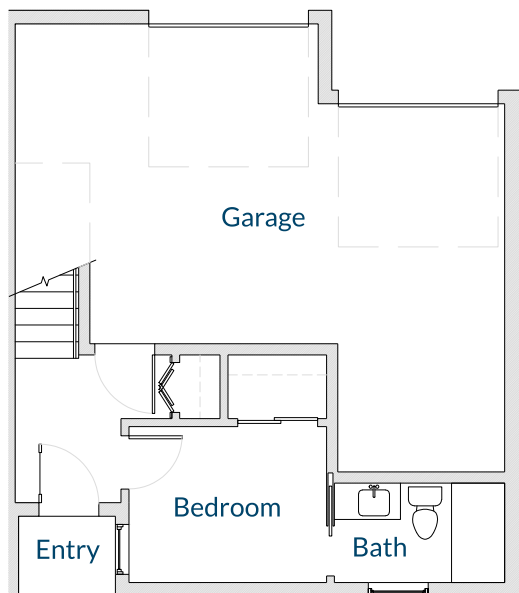

Harmony Unit E

2164 Main Square Feet
400 Deck Square Feet
= 2564 Total Square Feet

LEVEL TWO

LEVEL ROOF

LEVEL ONE

LEVEL THREE