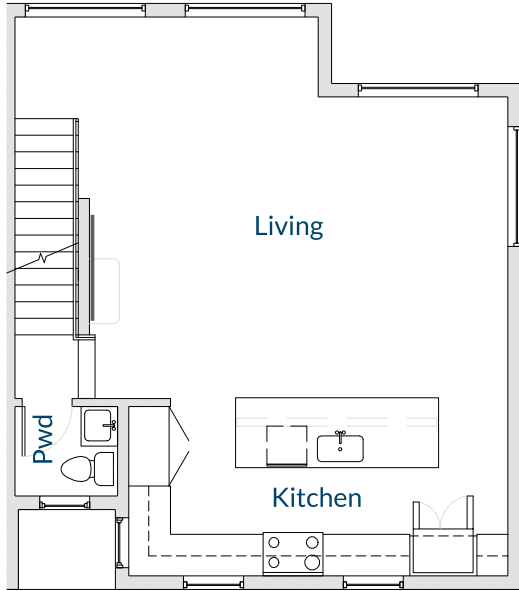

Harmony Unit E

2164 Main Square Feet
400 Deck Square Feet
= 2564 Total Square Feet

LEVEL TWO

LEVEL ROOF

LEVEL ONE

LEVEL THREE