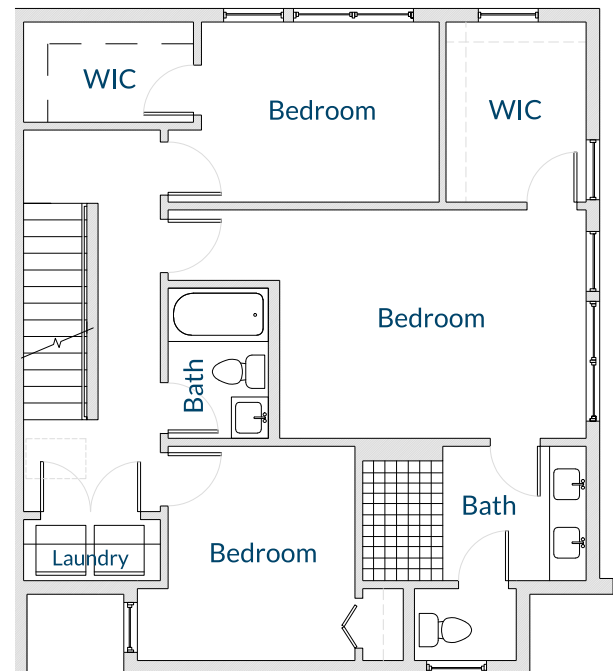

Harmony Unit E

2164 Main Square Feet
400 Deck Square Feet
= 2564 Total Square Feet

LEVEL TWO

LEVEL ROOF

LEVEL ONE

LEVEL THREE