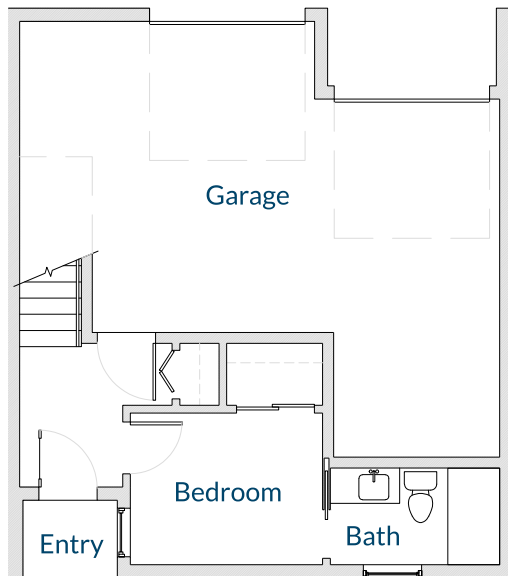

## Tranquil Unit D

1971 Main Square Feet  
400 Deck Square Feet  
= 2371 Total Square Feet

LEVEL TWO

LEVEL ROOF

LEVEL ONE

LEVEL THREE