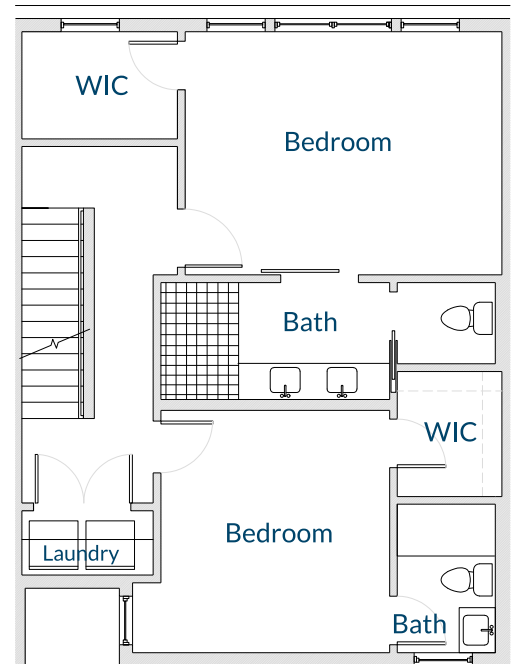

## Tranquil Unit D

1971 Main Square Feet  
400 Deck Square Feet  
= 2371 Total Square Feet

LEVEL TWO

LEVEL ROOF

LEVEL ONE

LEVEL THREE