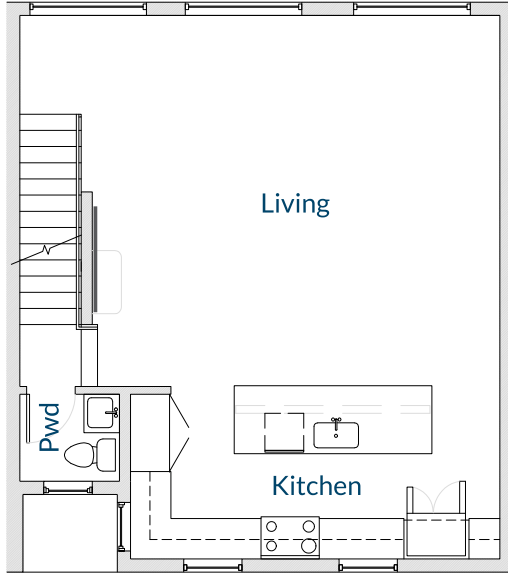

## Tranquil Unit D

1971 Main Square Feet  
400 Deck Square Feet  
= 2371 Total Square Feet

LEVEL TWO

LEVEL ROOF

LEVEL ONE

LEVEL THREE