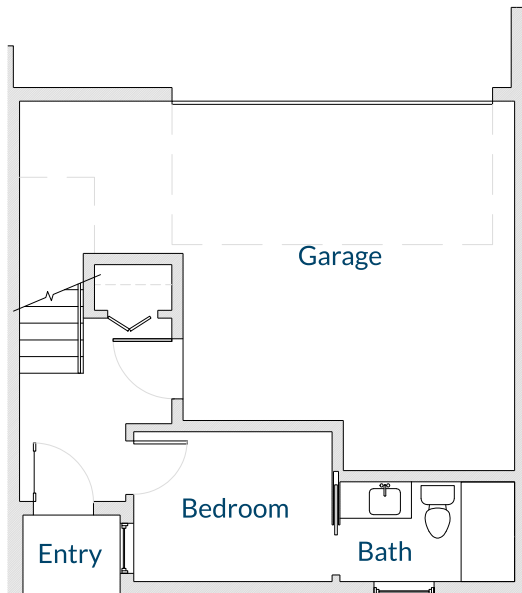

**Serenity**  
**Unit B**

1921 Main Square Feet  
400 Deck Square Feet  
= 2321 Total Square Feet

LEVEL TWO

LEVEL ROOF

LEVEL ONE

LEVEL THREE