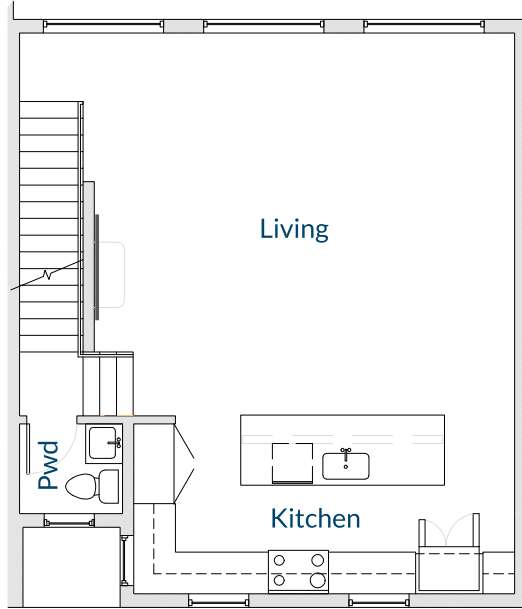

**Serenity**  
**Unit B**

1921 Main Square Feet  
400 Deck Square Feet  
= 2321 Total Square Feet

LEVEL TWO

LEVEL ROOF

LEVEL ONE

LEVEL THREE