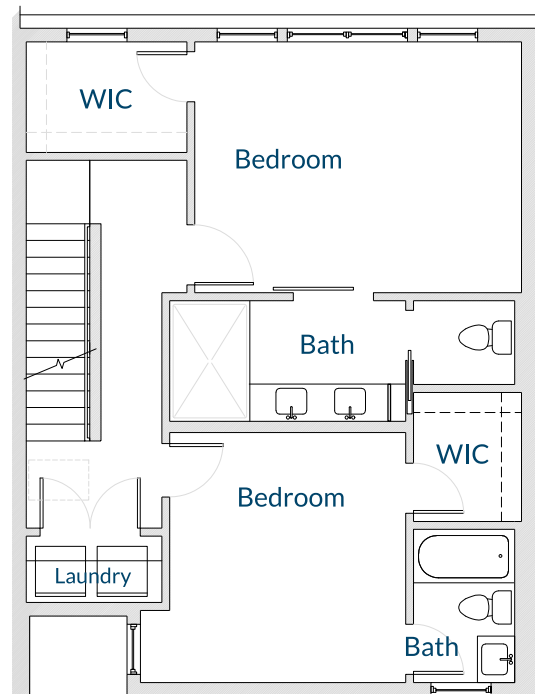

**Serenity**  
**Unit B**

1921 Main Square Feet  
400 Deck Square Feet  
= 2321 Total Square Feet

LEVEL TWO

LEVEL ROOF

LEVEL ONE

LEVEL THREE