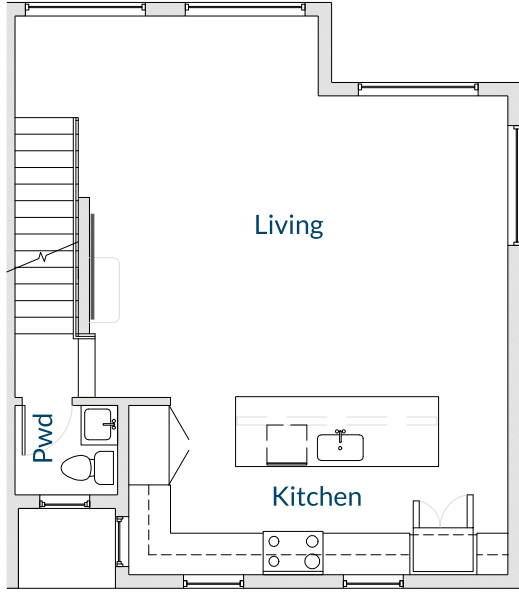

Harmony Unit E

2056 Main Square Feet
400 Deck Square Feet
= 2456 Total Square Feet

LEVEL TWO

LEVEL ROOF

LEVEL ONE

LEVEL THREE