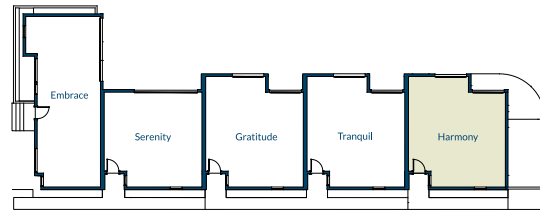

Harmony Unit E

2056 Main Square Feet
400 Deck Square Feet
= 2456 Total Square Feet

LEVEL TWO

LEVEL ROOF

LEVEL ONE

LEVEL THREE