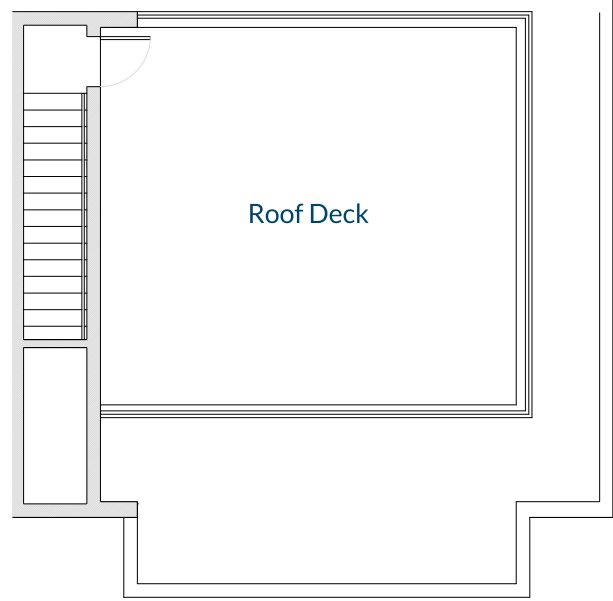

Harmony Unit E

2056 Main Square Feet
400 Deck Square Feet
= 2456 Total Square Feet

LEVEL TWO

LEVEL ROOF

LEVEL ONE

LEVEL THREE