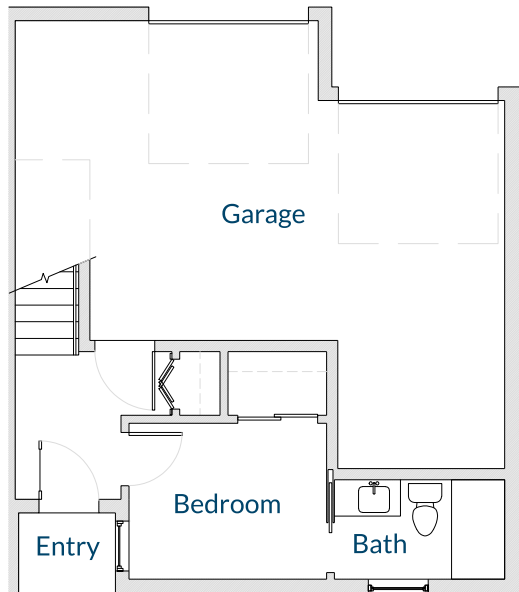

Harmony Unit E

2056 Main Square Feet
400 Deck Square Feet
= 2456 Total Square Feet

LEVEL TWO

LEVEL ROOF

LEVEL ONE

LEVEL THREE