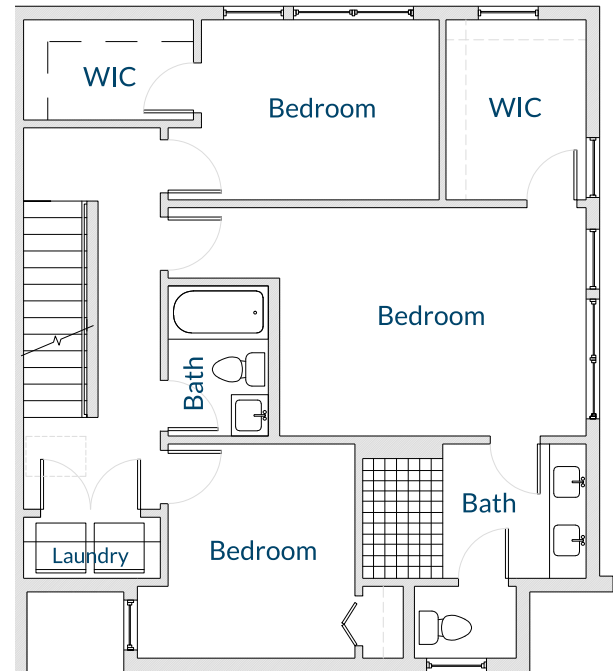

Harmony Unit E

2056 Main Square Feet
400 Deck Square Feet
= 2456 Total Square Feet

LEVEL TWO

LEVEL ROOF

LEVEL ONE

LEVEL THREE