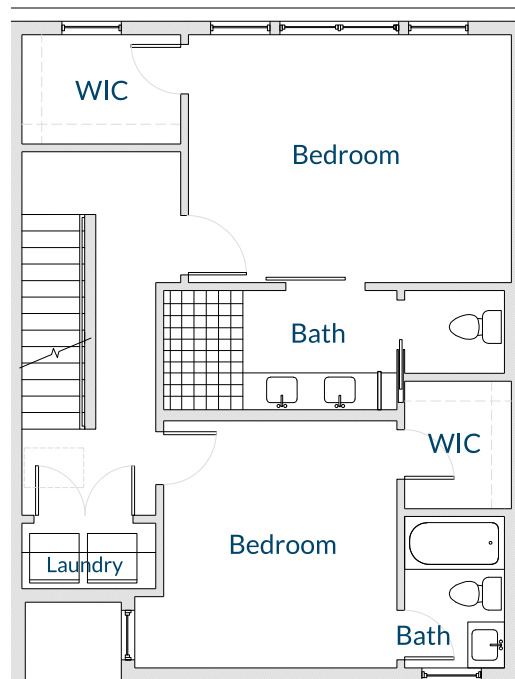

**Gratitude  
Unit C**

1971 Main Square Feet  
400 Deck Square Feet  
= 2371 Total Square Feet

**LEVEL TWO**

**LEVEL ROOF**

**LEVEL ONE**

**LEVEL THREE**