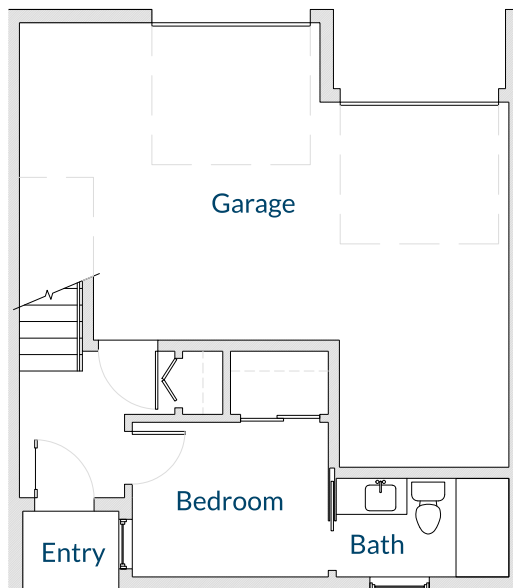

**Gratitude  
Unit C**

1971 Main Square Feet  
400 Deck Square Feet  
= 2371 Total Square Feet

**LEVEL TWO**

**LEVEL ROOF**

**LEVEL ONE**

**LEVEL THREE**