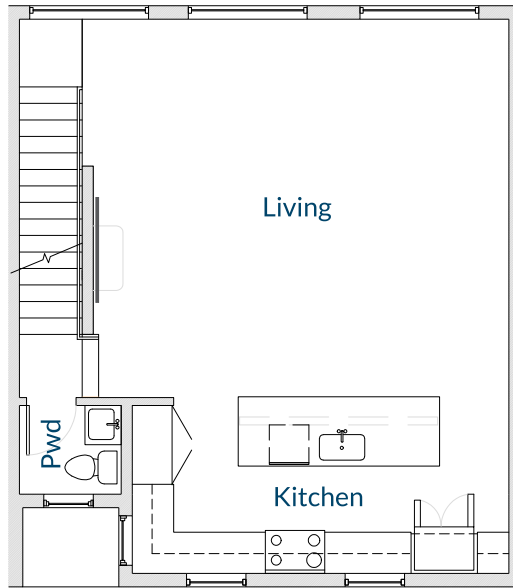

**Gratitude  
Unit C**

1971 Main Square Feet  
400 Deck Square Feet  
= 2371 Total Square Feet

**LEVEL TWO**

**LEVEL ROOF**

**LEVEL ONE**

**LEVEL THREE**